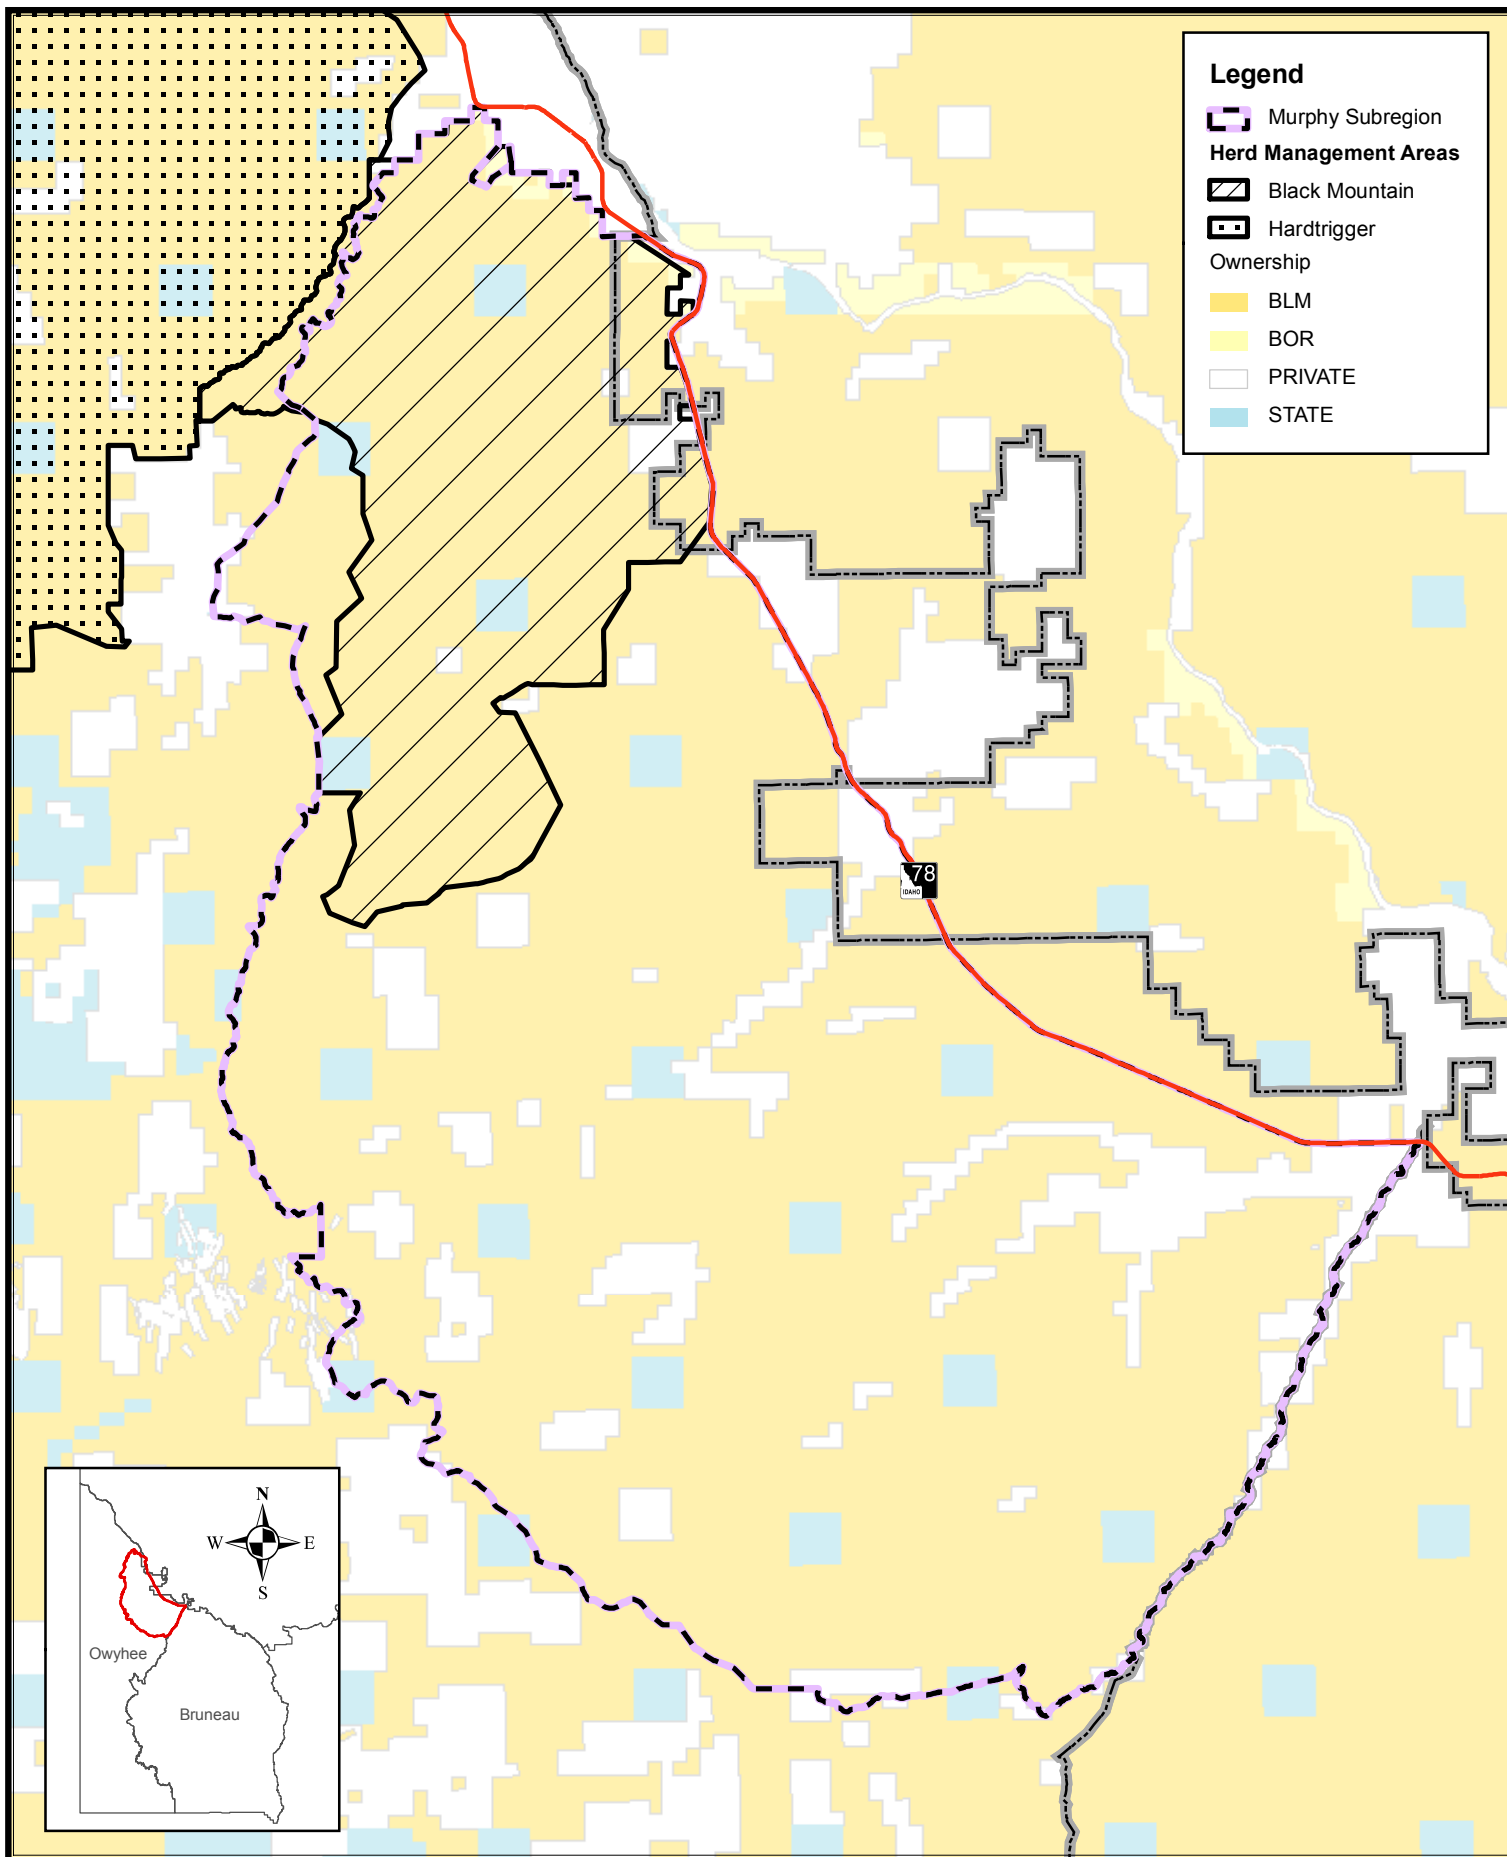

Map 14 - Wild Horse Herd Management Areas

Legend

- Murphy Subregion
- Herd Management Areas**
- Black Mountain
- Hardtrigger
- Ownership**
- BLM
- BOR
- PRIVATE
- STATE

The sources of the data are from Idaho-BLM Corporate Data, and the USGS. 9/12/2008