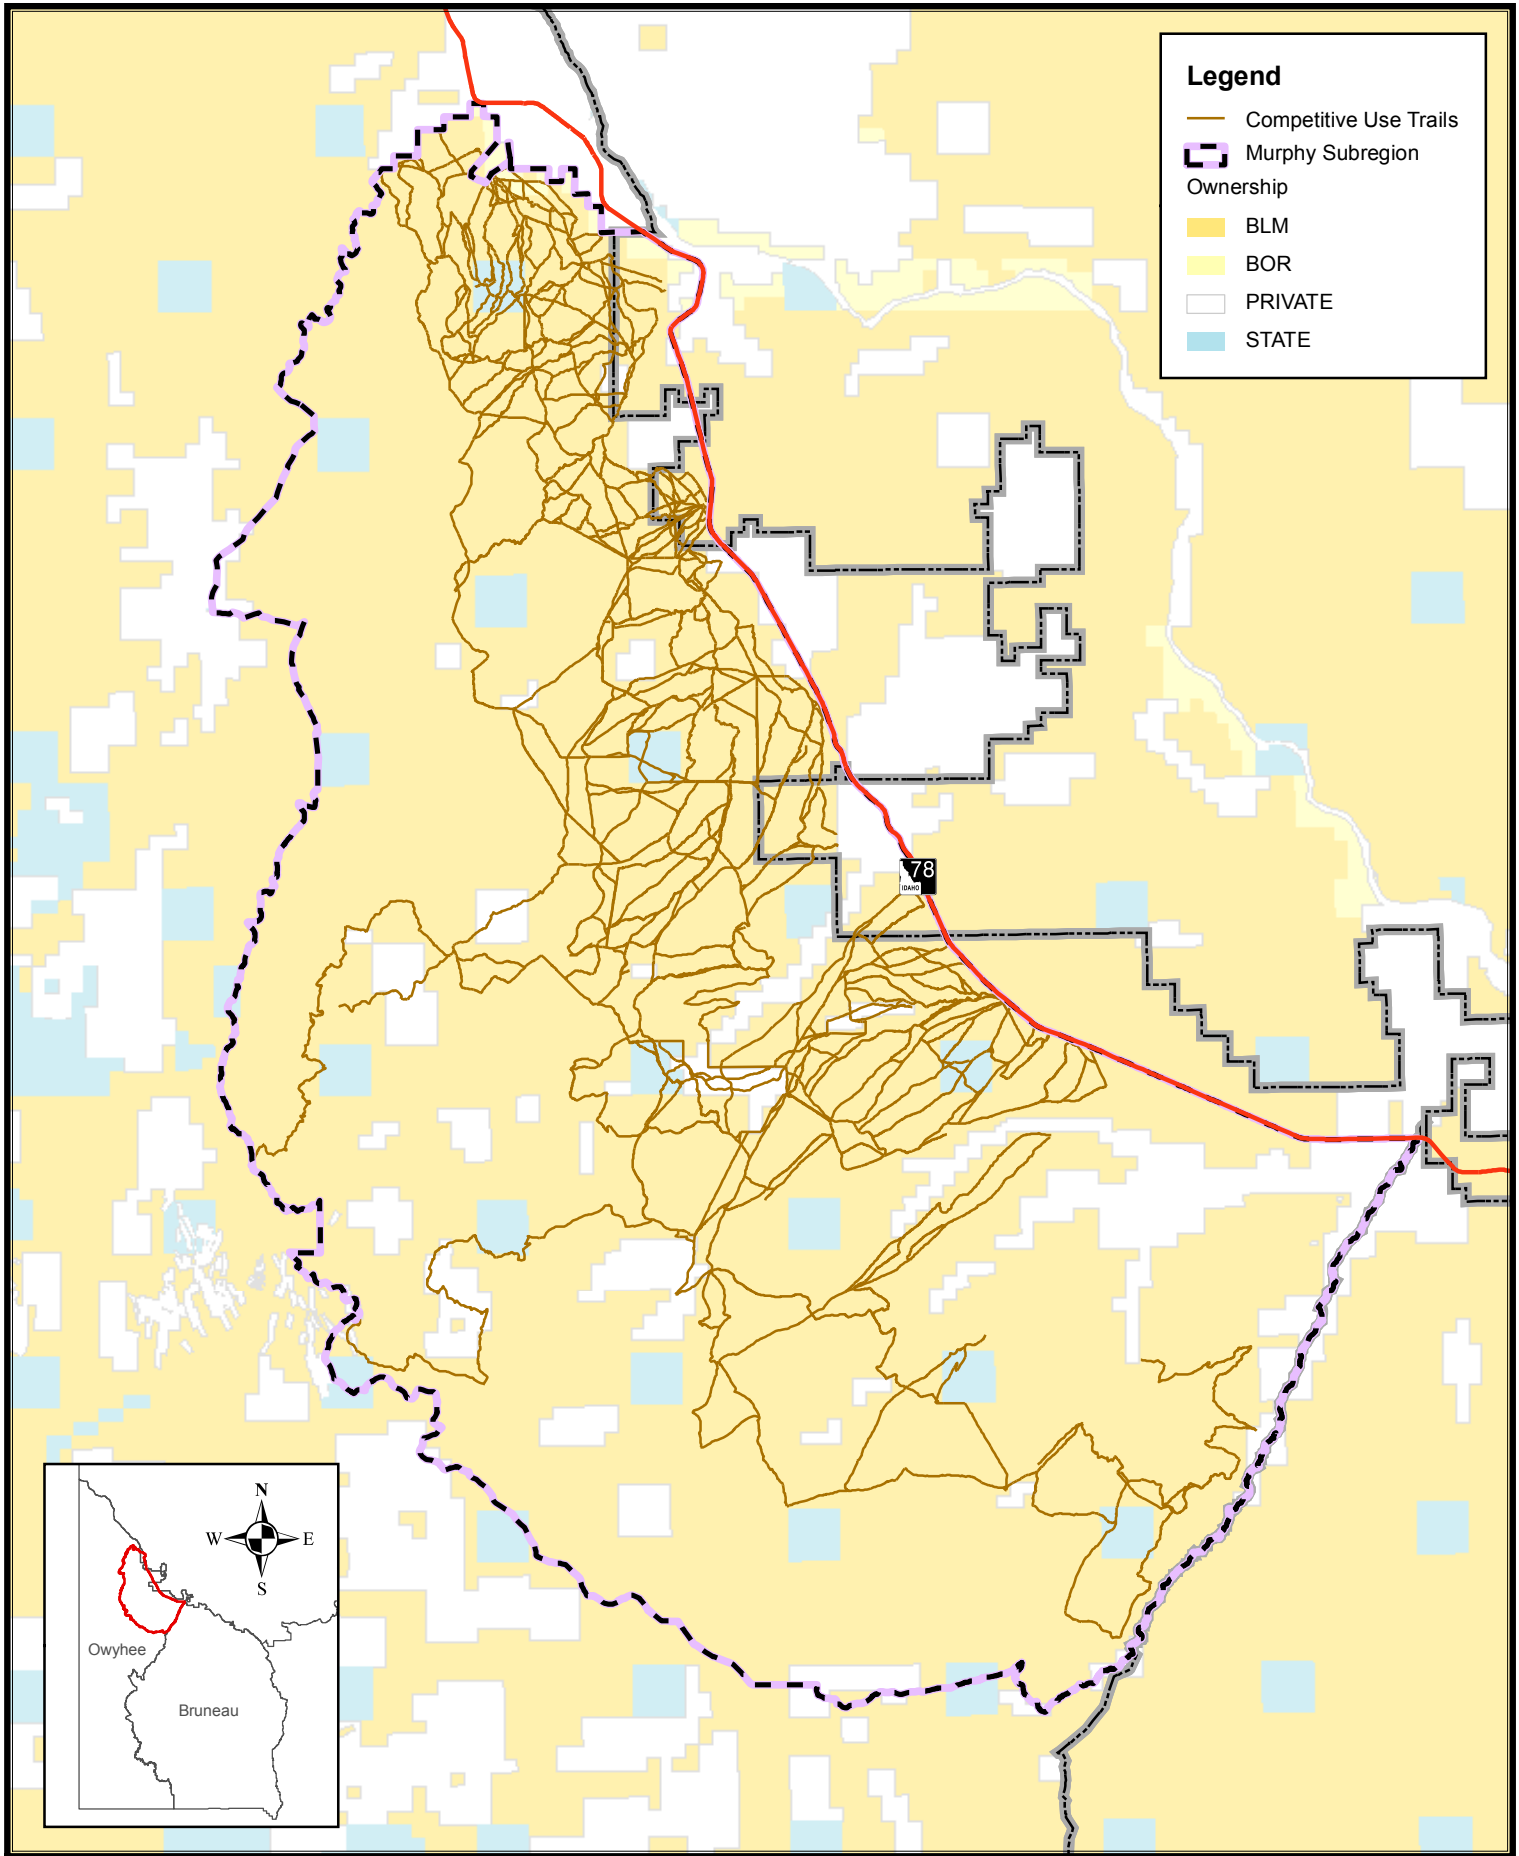

# Map 7 - Historic Competitive Use

**Legend**

- Competitive Use Trails
- Murphy Subregion
- Ownership
  - BLM
  - BOR
  - PRIVATE
  - STATE

The sources of the data are from Idaho-BLM Corporate Data, and the USGS. 9/12/2008