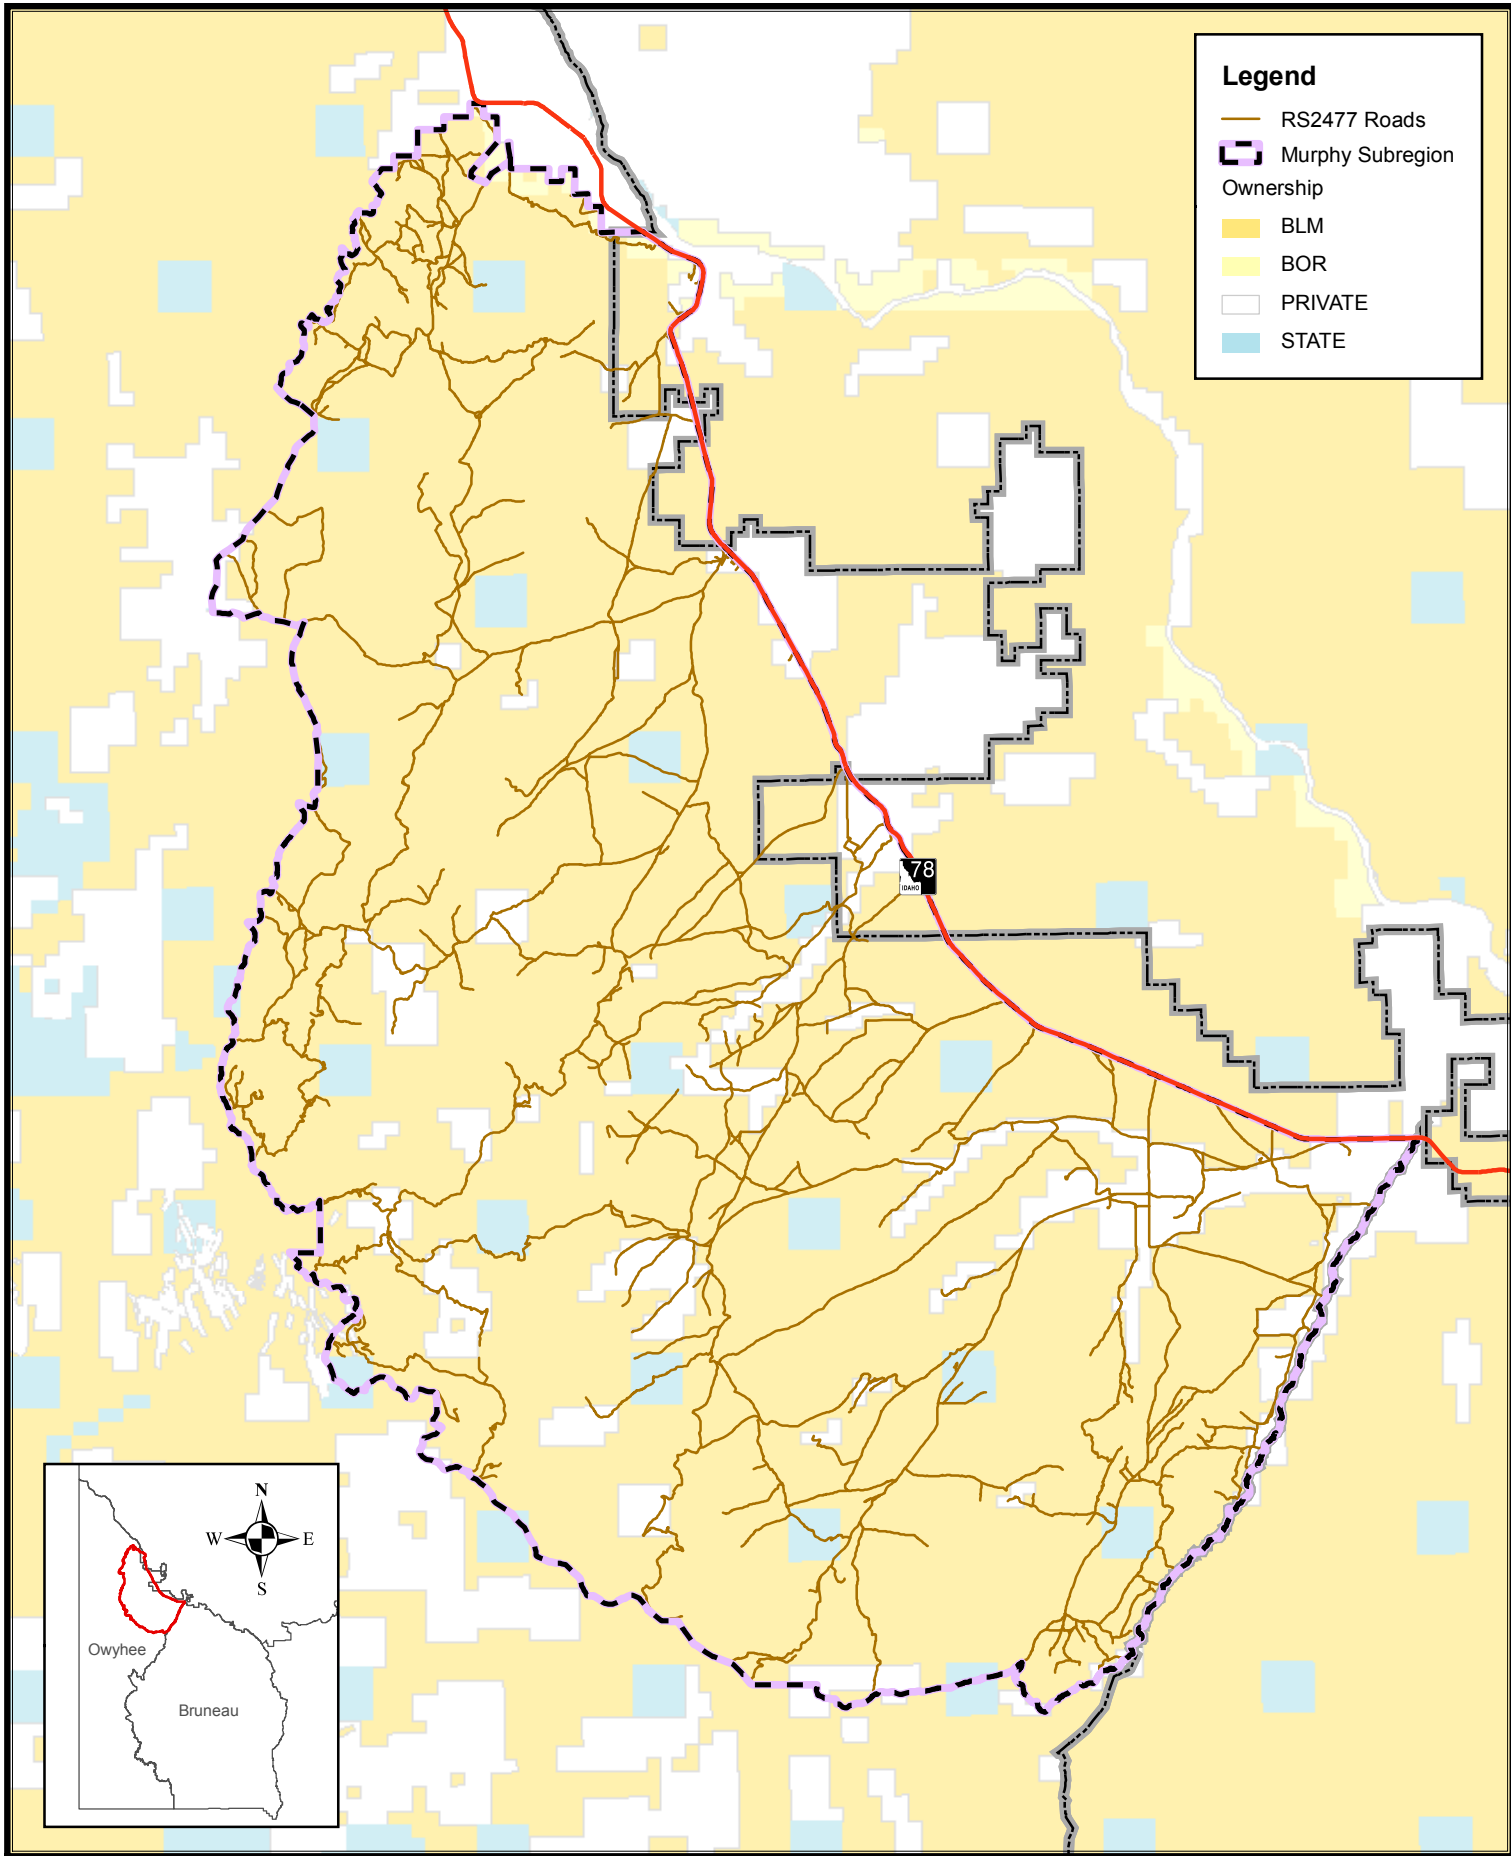

# Map 8 - RS2477 Assertions

**Legend**

- RS2477 Roads
- ⬡ Murphy Subregion
- Ownership
  - BLM
  - BOR
  - PRIVATE
  - STATE

The sources of the data are from Idaho-BLM Corporate Data, and the USGS. 9/12/2008